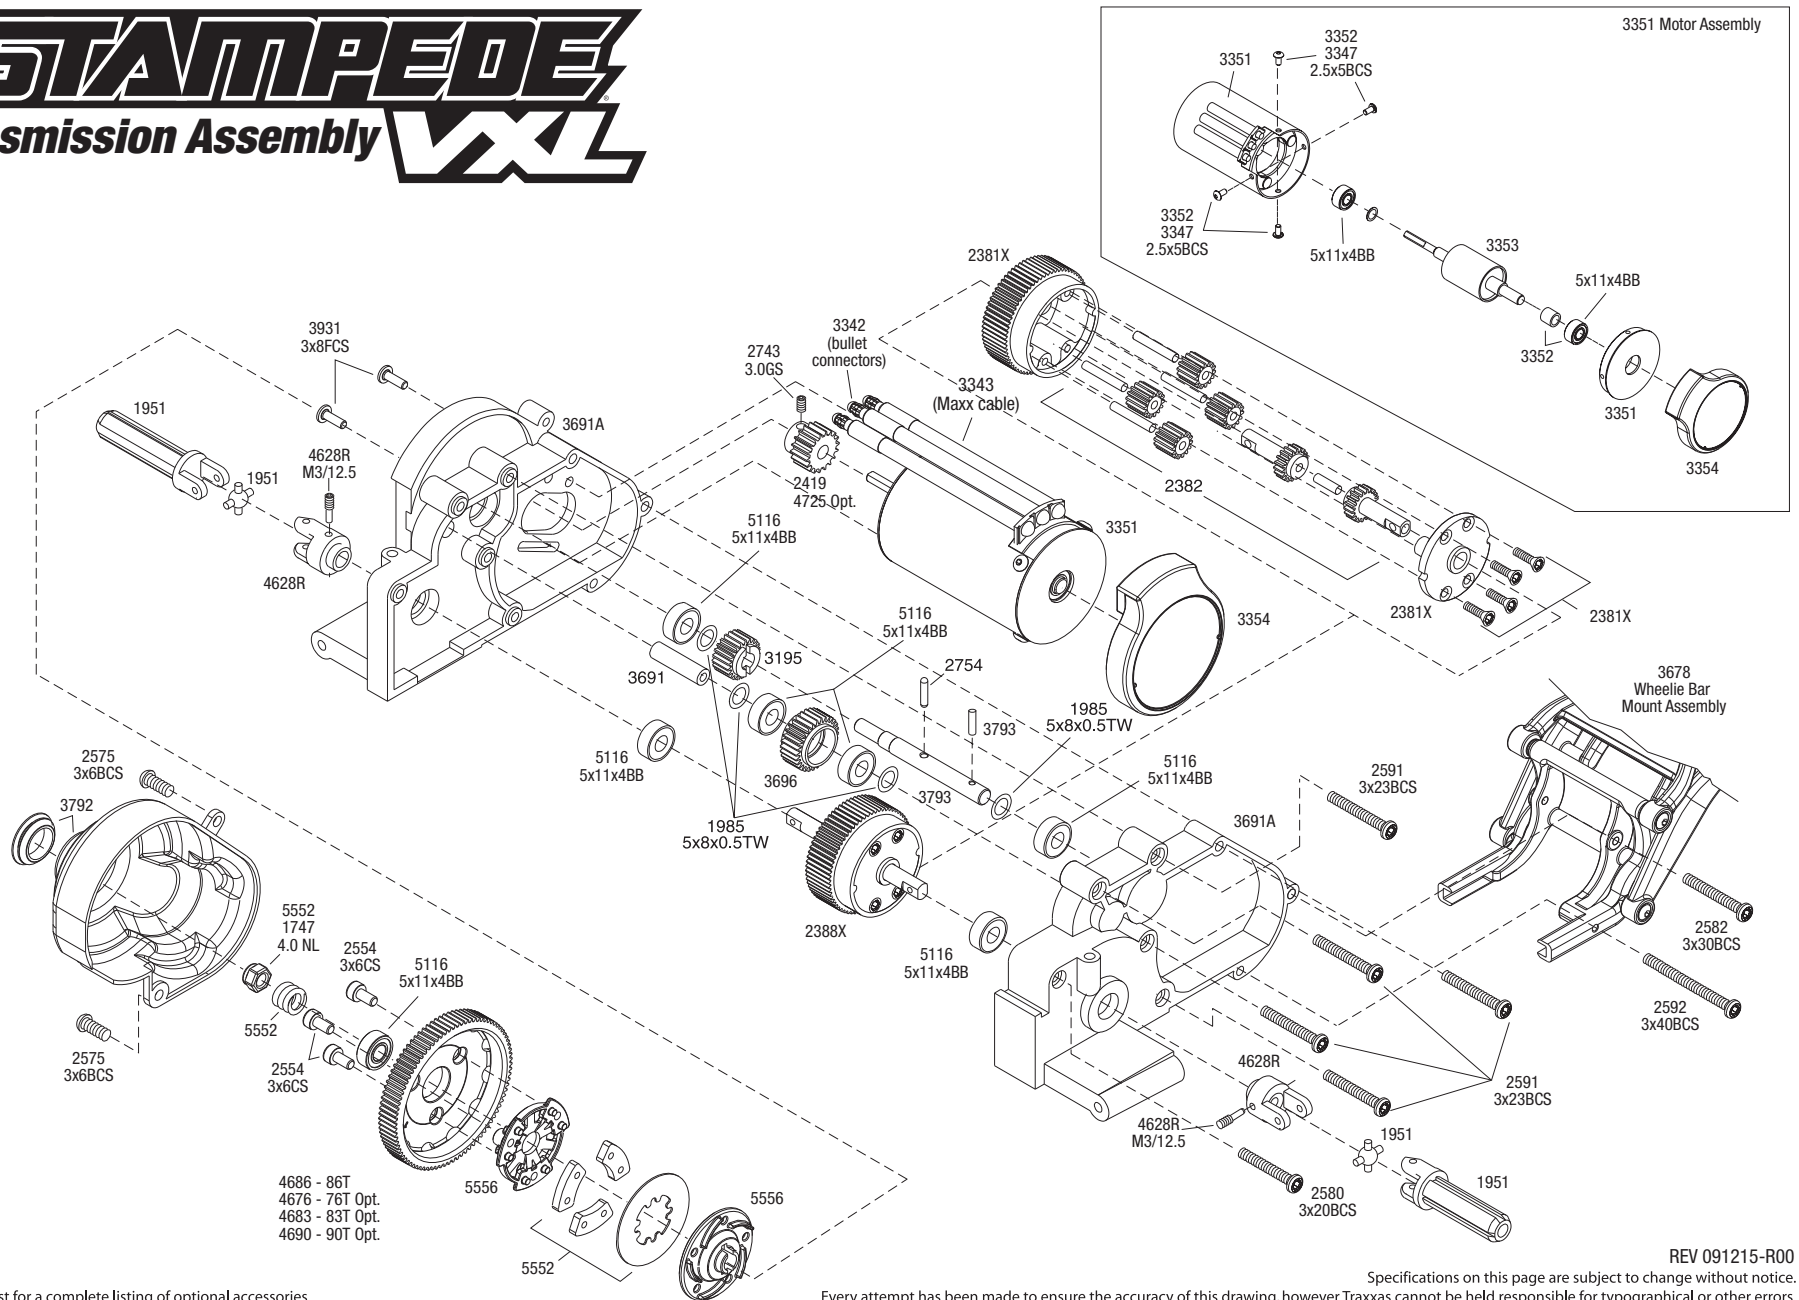

# STAMPEDE

## Transmission Assembly **VXL**

See Parts List for a complete listing of optional accessories.

REV 091215-R00  
 Specifications on this page are subject to change without notice.  
 Every attempt has been made to ensure the accuracy of this drawing, however Traxxas cannot be held responsible for typographical or other errors.