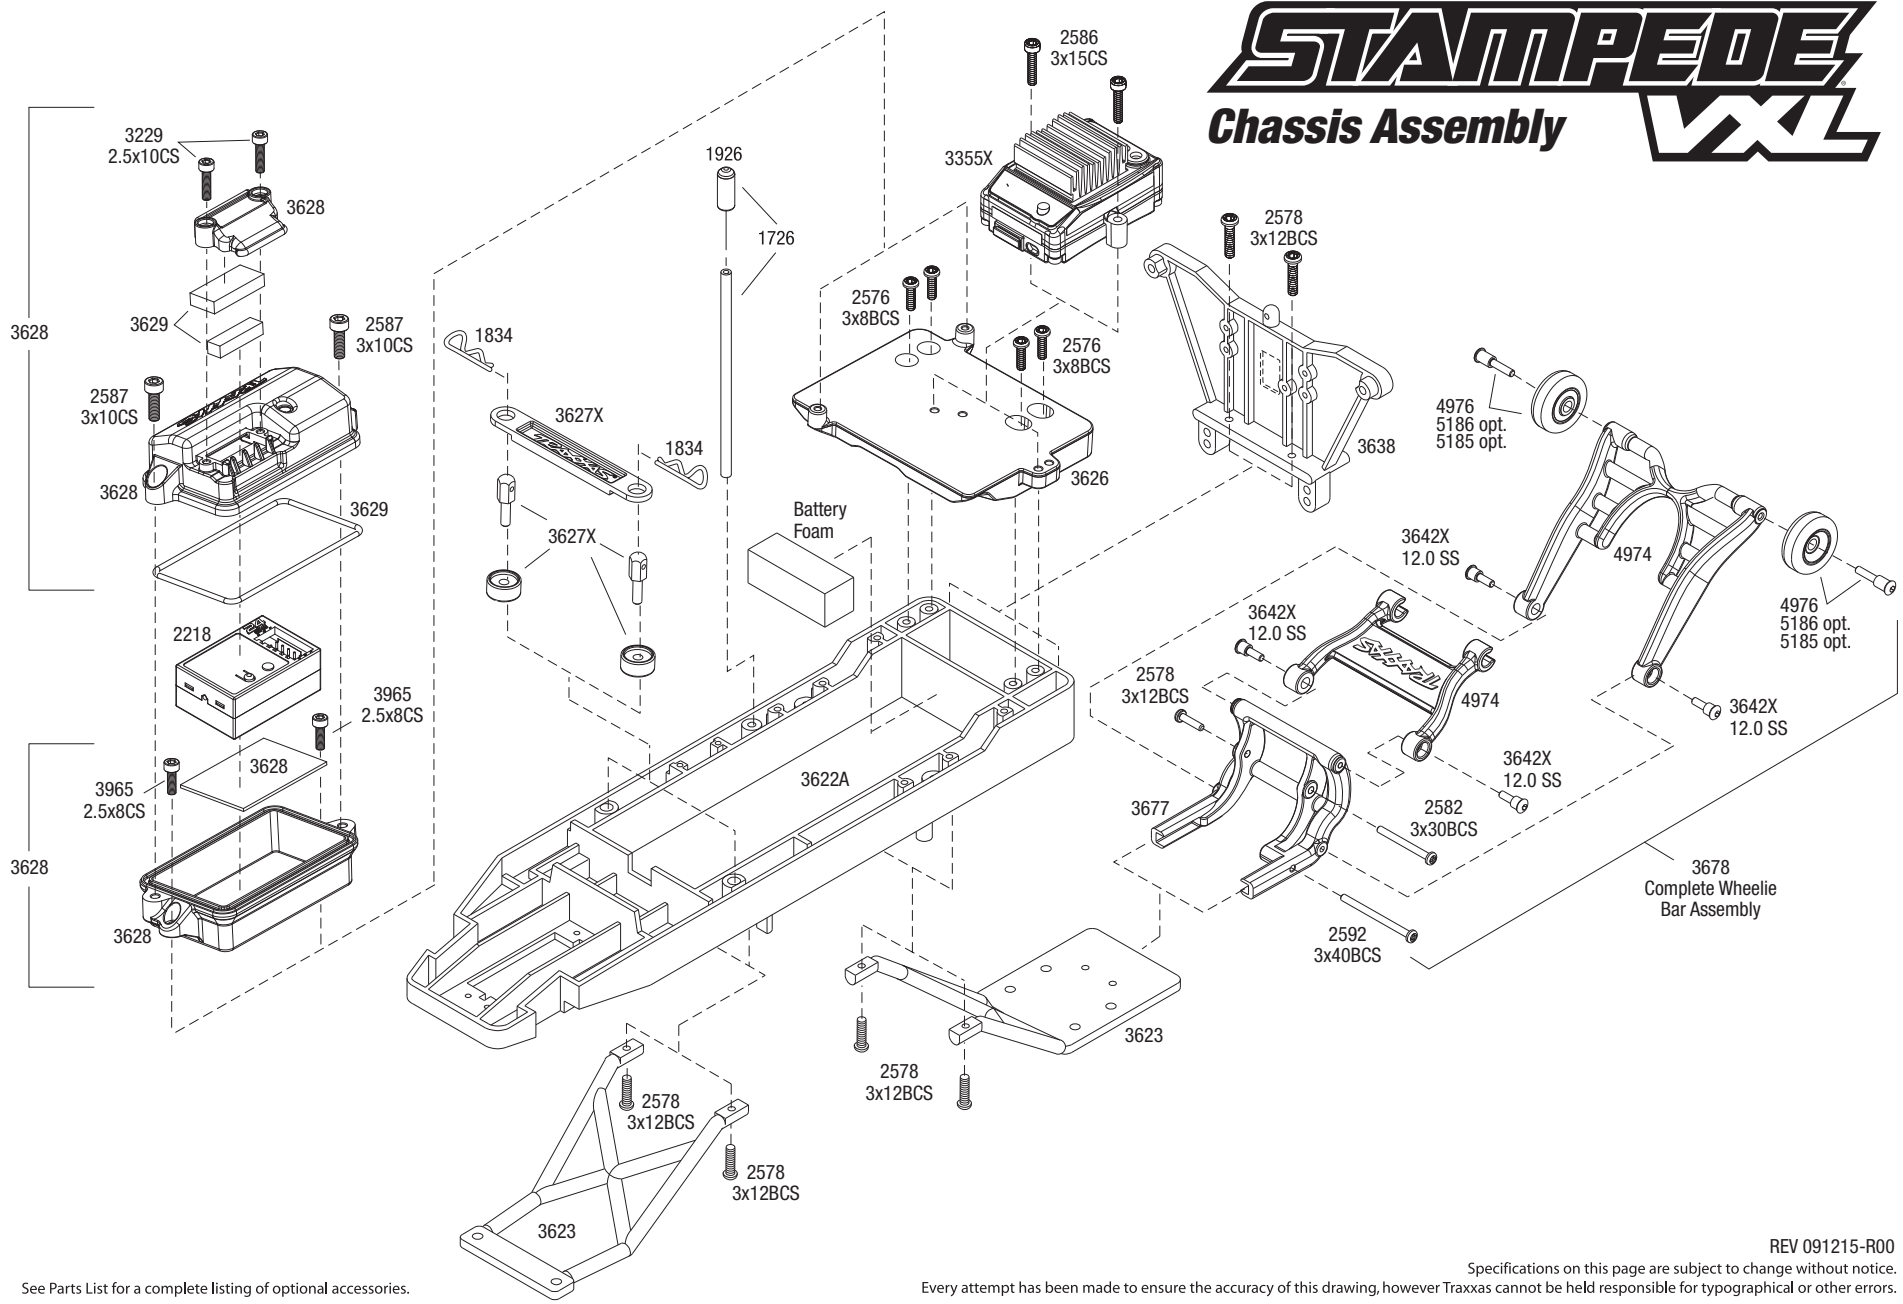

# STAMPEDE

## Chassis Assembly

# VXL

See Parts List for a complete listing of optional accessories.

REV 091215-R00  
 Specifications on this page are subject to change without notice.  
 Every attempt has been made to ensure the accuracy of this drawing, however Traxxas cannot be held responsible for typographical or other errors.